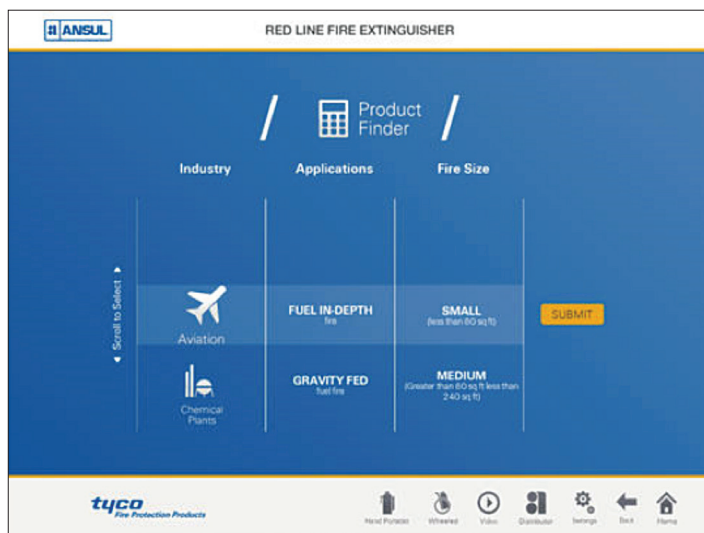

RED LINE Mobile Application Quick-Start Guide

With the new RED LINE Mobile Application, you can...

- Quickly and easily generate a list of premium ANSUL® RED LINE fire extinguishers to fit your needs
- Target specific industries and their corresponding fire hazards
- Display and distribute detailed model specifications
- View an informative video about RED LINE fire extinguishers
- Link to Authorized ANSUL Distributors offering RED LINE products

How does the RED LINE Mobile Application work?

There are two ways to generate a list of RED LINE hand portable and wheeled extinguishers . . .

- 1) Using the “Product Finder” tool, select the appropriate Industry, Application and Fire Size. Then tap “SUBMIT” to generate a list of appropriate models based on your selection.

OR

- 2) Select the hand portable or wheeled extinguisher option to display a list of the available models. (Depending on your device, tap on the icon or drop-down list.)

From your selections, tap on an individual model to display a page containing the model name, image and detailed specifications. With a WiFi connection, you can email one or more of the selected specification pages directly from the app.